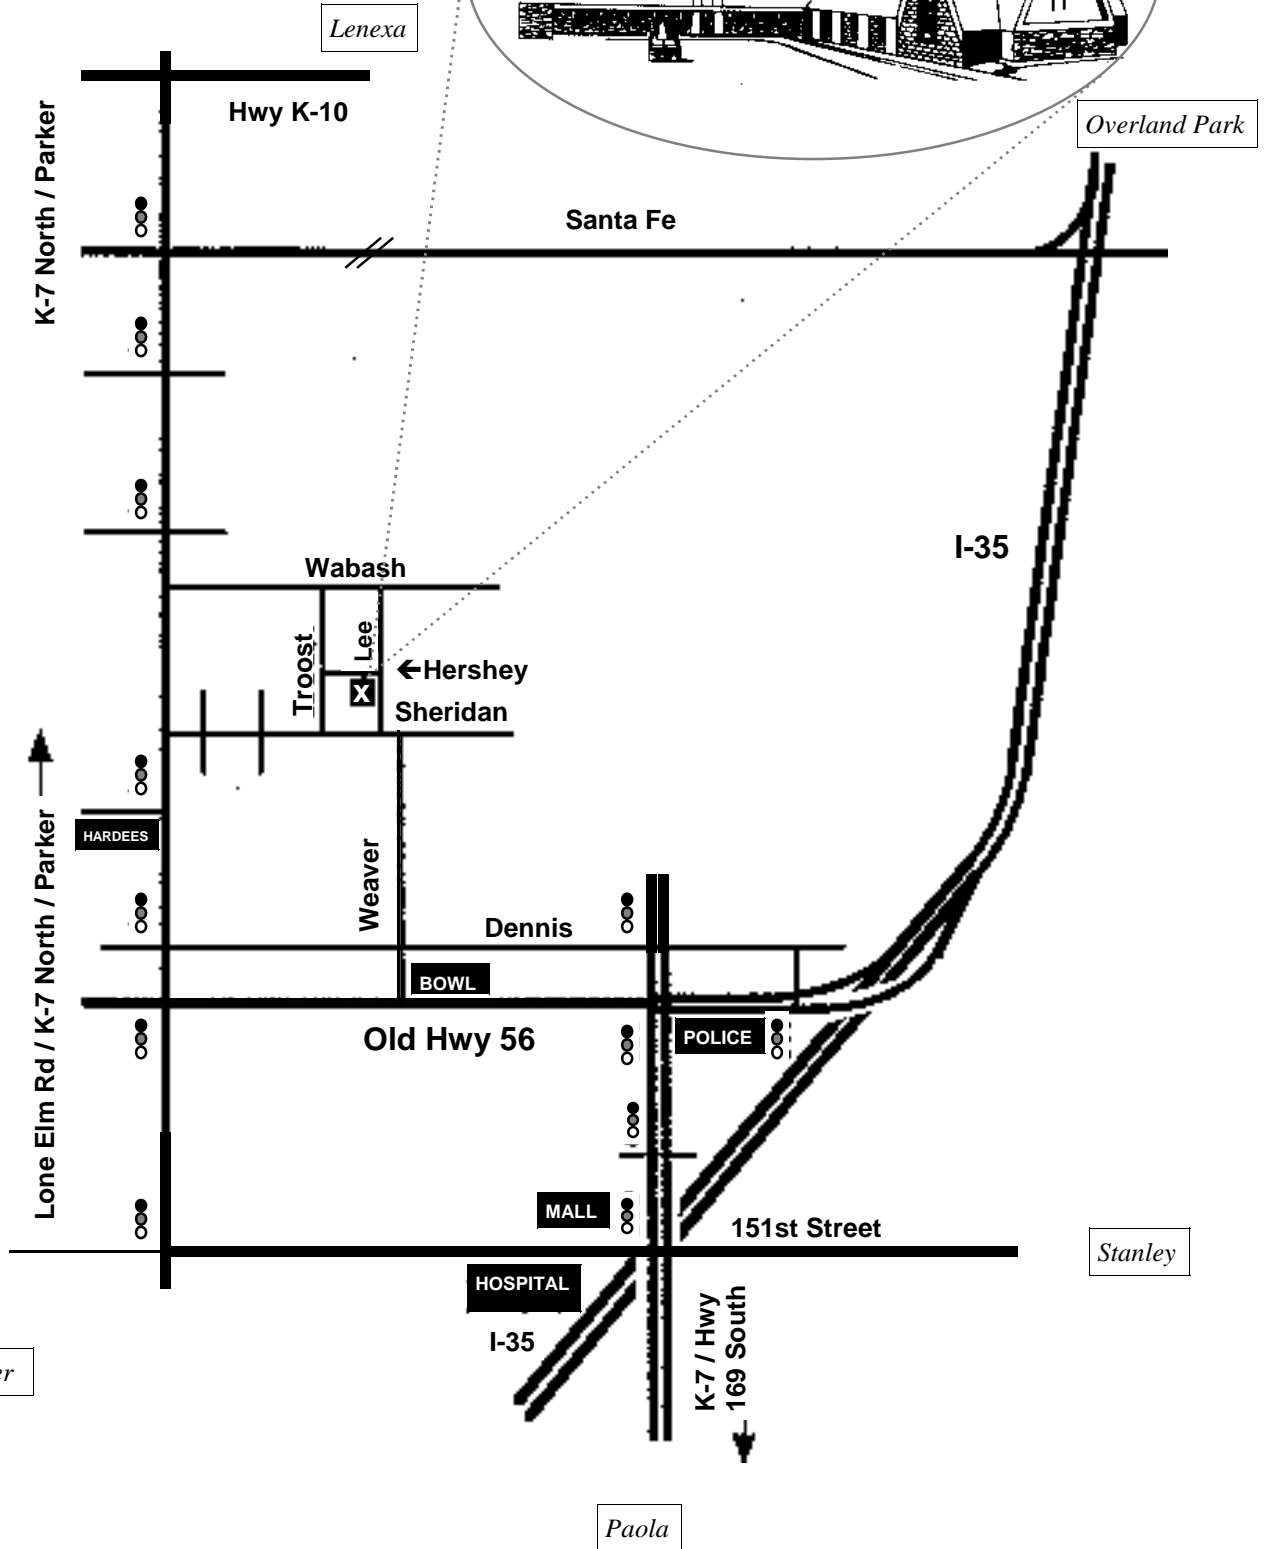

# First Presbyterian Church

621 S. Lee Street  
(Corner of Hershey & Lee)  
Olathe, KS 66061  
913-782-0140

Gardner

Paola